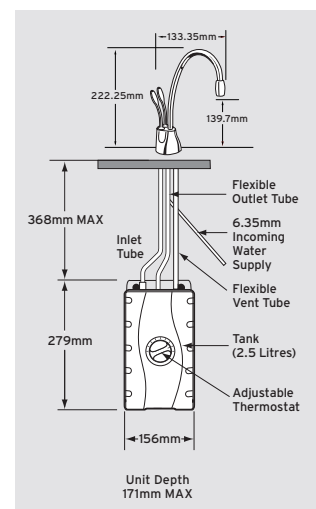

Technical diagram:

All InSinkErator® hot water systems are WRAS approved for your reassurance.